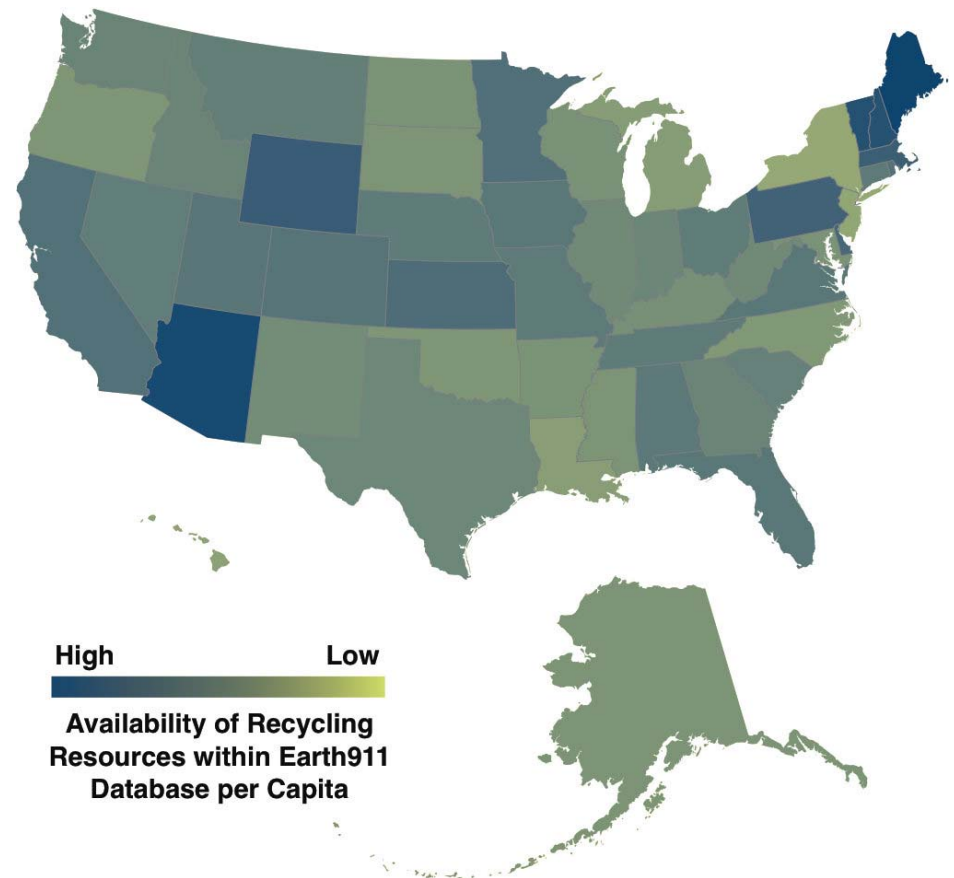

## *Earth911 Overview*

- Founded in 1991
- Largest National Recycling & Proper Disposal Database
- More than 117,000 Recycling and Proper Disposal location for over 200 types of product
- Works with Industry Leaders, Governments, Associations, Organizations and Businesses